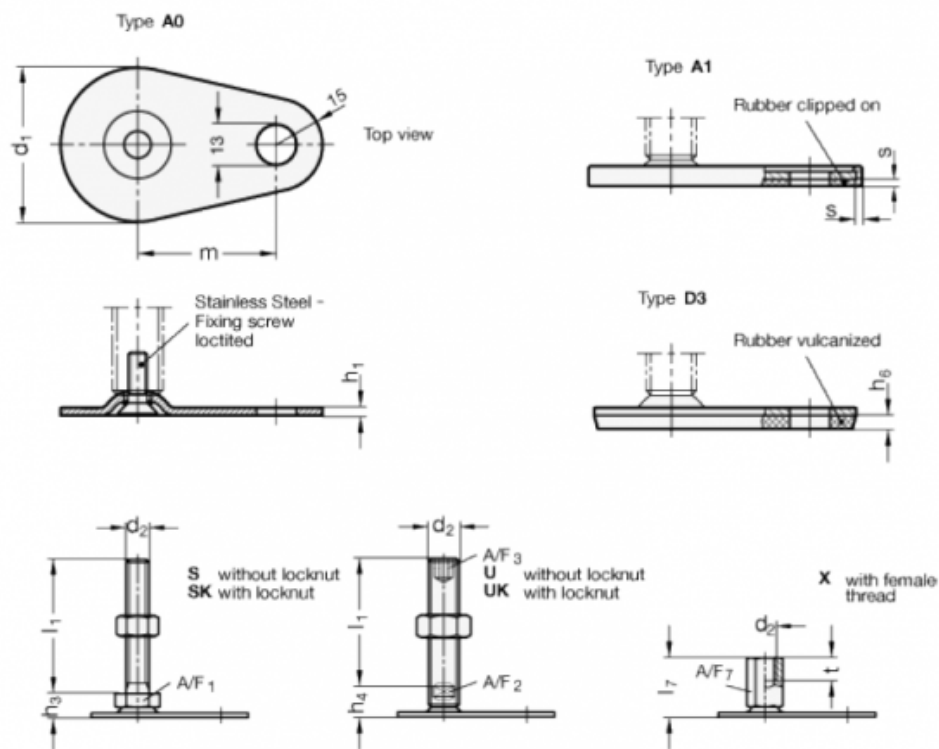

# Data Sheet

Article number: 204260M840D3SK

Description: E+G levelling foot  
GN 42-60-M8-40-D3-SK

Note: SK With nut, External hexagon at the bottom

## Measures

A/F1 = 17	s =
d1 = 60	
d2 = M8	
h1 = 2.5	
h3 = 11	
h6 = 4.5	
l1 = 40	
m = 50	